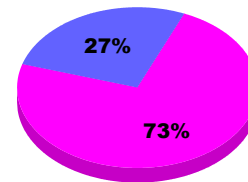

Gender Comparison 2011-2012

Jul/Aug/Sep

Legend: Male (Blue), Female (Magenta)