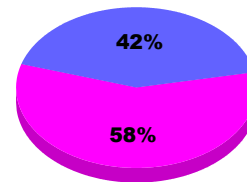

Gender Comparison 2011-2012

Jul/Aug/Sep

Legend: Male (Blue), Female (Magenta)